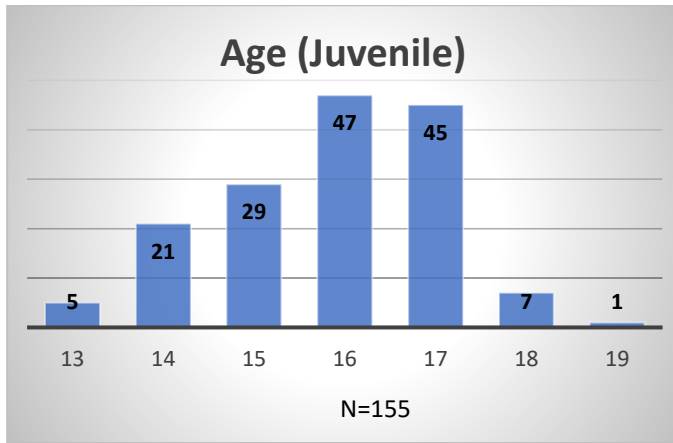

Daily Data Dashboard – March 26, 2024
Demographics for JTDC Population
Tuesday Morning Midnight Count

Total # of probation Involved youth¹: 1,318

¹ Probation Active: Any youth who is pending sentencing with an active social history, has been formally placed on probation or supervision with Cook County Juvenile Probation on the date of the report.

*Age, Gender and Race for Criminal Court population (N=1) is not represented in this report.

Daily Data Dashboard – March 26, 2024
Demographics for JTDC Population
Tuesday Morning Midnight Count