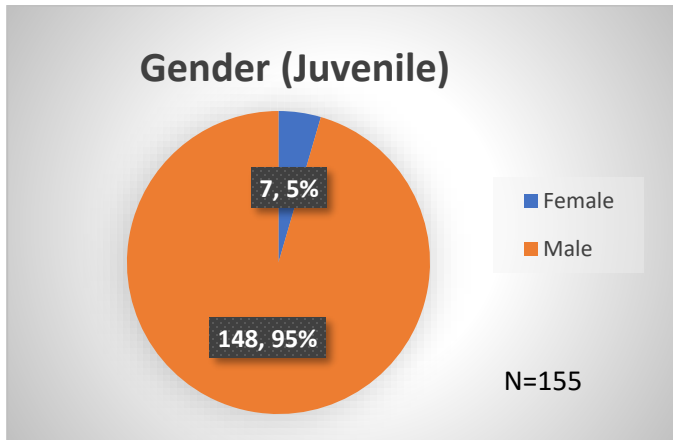

Daily Data Dashboard – March 26, 2024
Demographics for JTDC Population
Tuesday Morning Midnight Count

Total # of probation Involved youth¹: 1,318

¹ Probation Active: Any youth who is pending sentencing with an active social history, has been formally placed on probation or supervision with Cook County Juvenile Probation on the date of the report.

*Age, Gender and Race for Criminal Court population (N=1) is not represented in this report.

Daily Data Dashboard – March 26, 2024
Demographics for JTDC Population
Tuesday Morning Midnight Count