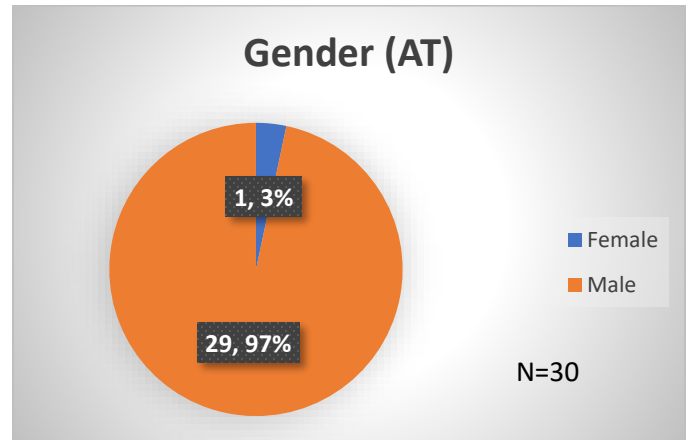

Daily Data Dashboard – March 26, 2024
Demographics for JTDC Population
Tuesday Morning Midnight Count

Total # of probation Involved youth¹: 1,318

¹ Probation Active: Any youth who is pending sentencing with an active social history, has been formally placed on probation or supervision with Cook County Juvenile Probation on the date of the report.

*Age, Gender and Race for Criminal Court population (N=1) is not represented in this report.

Daily Data Dashboard – March 26, 2024
Demographics for JTDC Population
Tuesday Morning Midnight Count