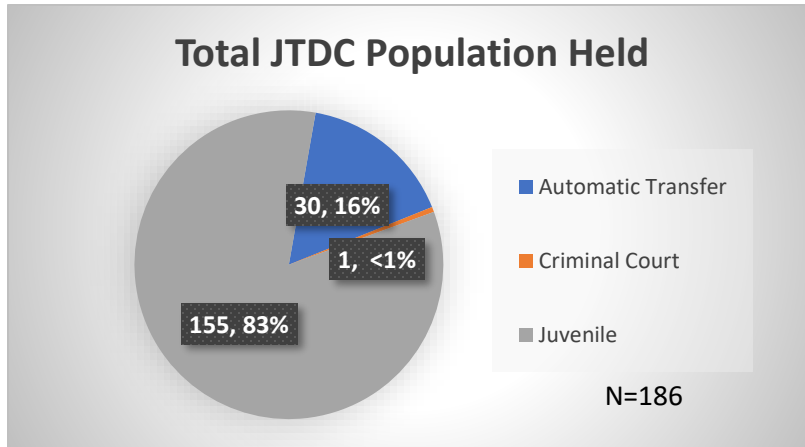

Daily Data Dashboard – March 26, 2024
Demographics for JTDC Population
Tuesday Morning Midnight Count

Total # of probation Involved youth¹: 1,318

¹ Probation Active: Any youth who is pending sentencing with an active social history, has been formally placed on probation or supervision with Cook County Juvenile Probation on the date of the report.

*Age, Gender and Race for Criminal Court population (N=1) is not represented in this report.

Daily Data Dashboard – March 26, 2024
Demographics for JTDC Population
Tuesday Morning Midnight Count