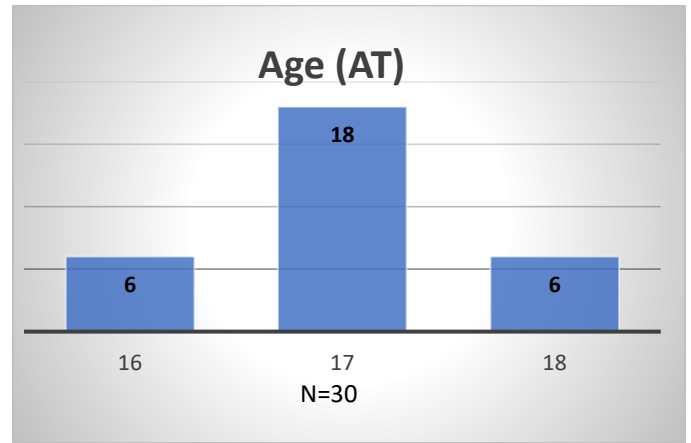

Daily Data Dashboard – March 26, 2024
Demographics for JTDC Population
Tuesday Morning Midnight Count

Total # of probation Involved youth¹: 1,318

¹ Probation Active: Any youth who is pending sentencing with an active social history, has been formally placed on probation or supervision with Cook County Juvenile Probation on the date of the report.

*Age, Gender and Race for Criminal Court population (N=1) is not represented in this report.

Daily Data Dashboard – March 26, 2024
Demographics for JTDC Population
Tuesday Morning Midnight Count